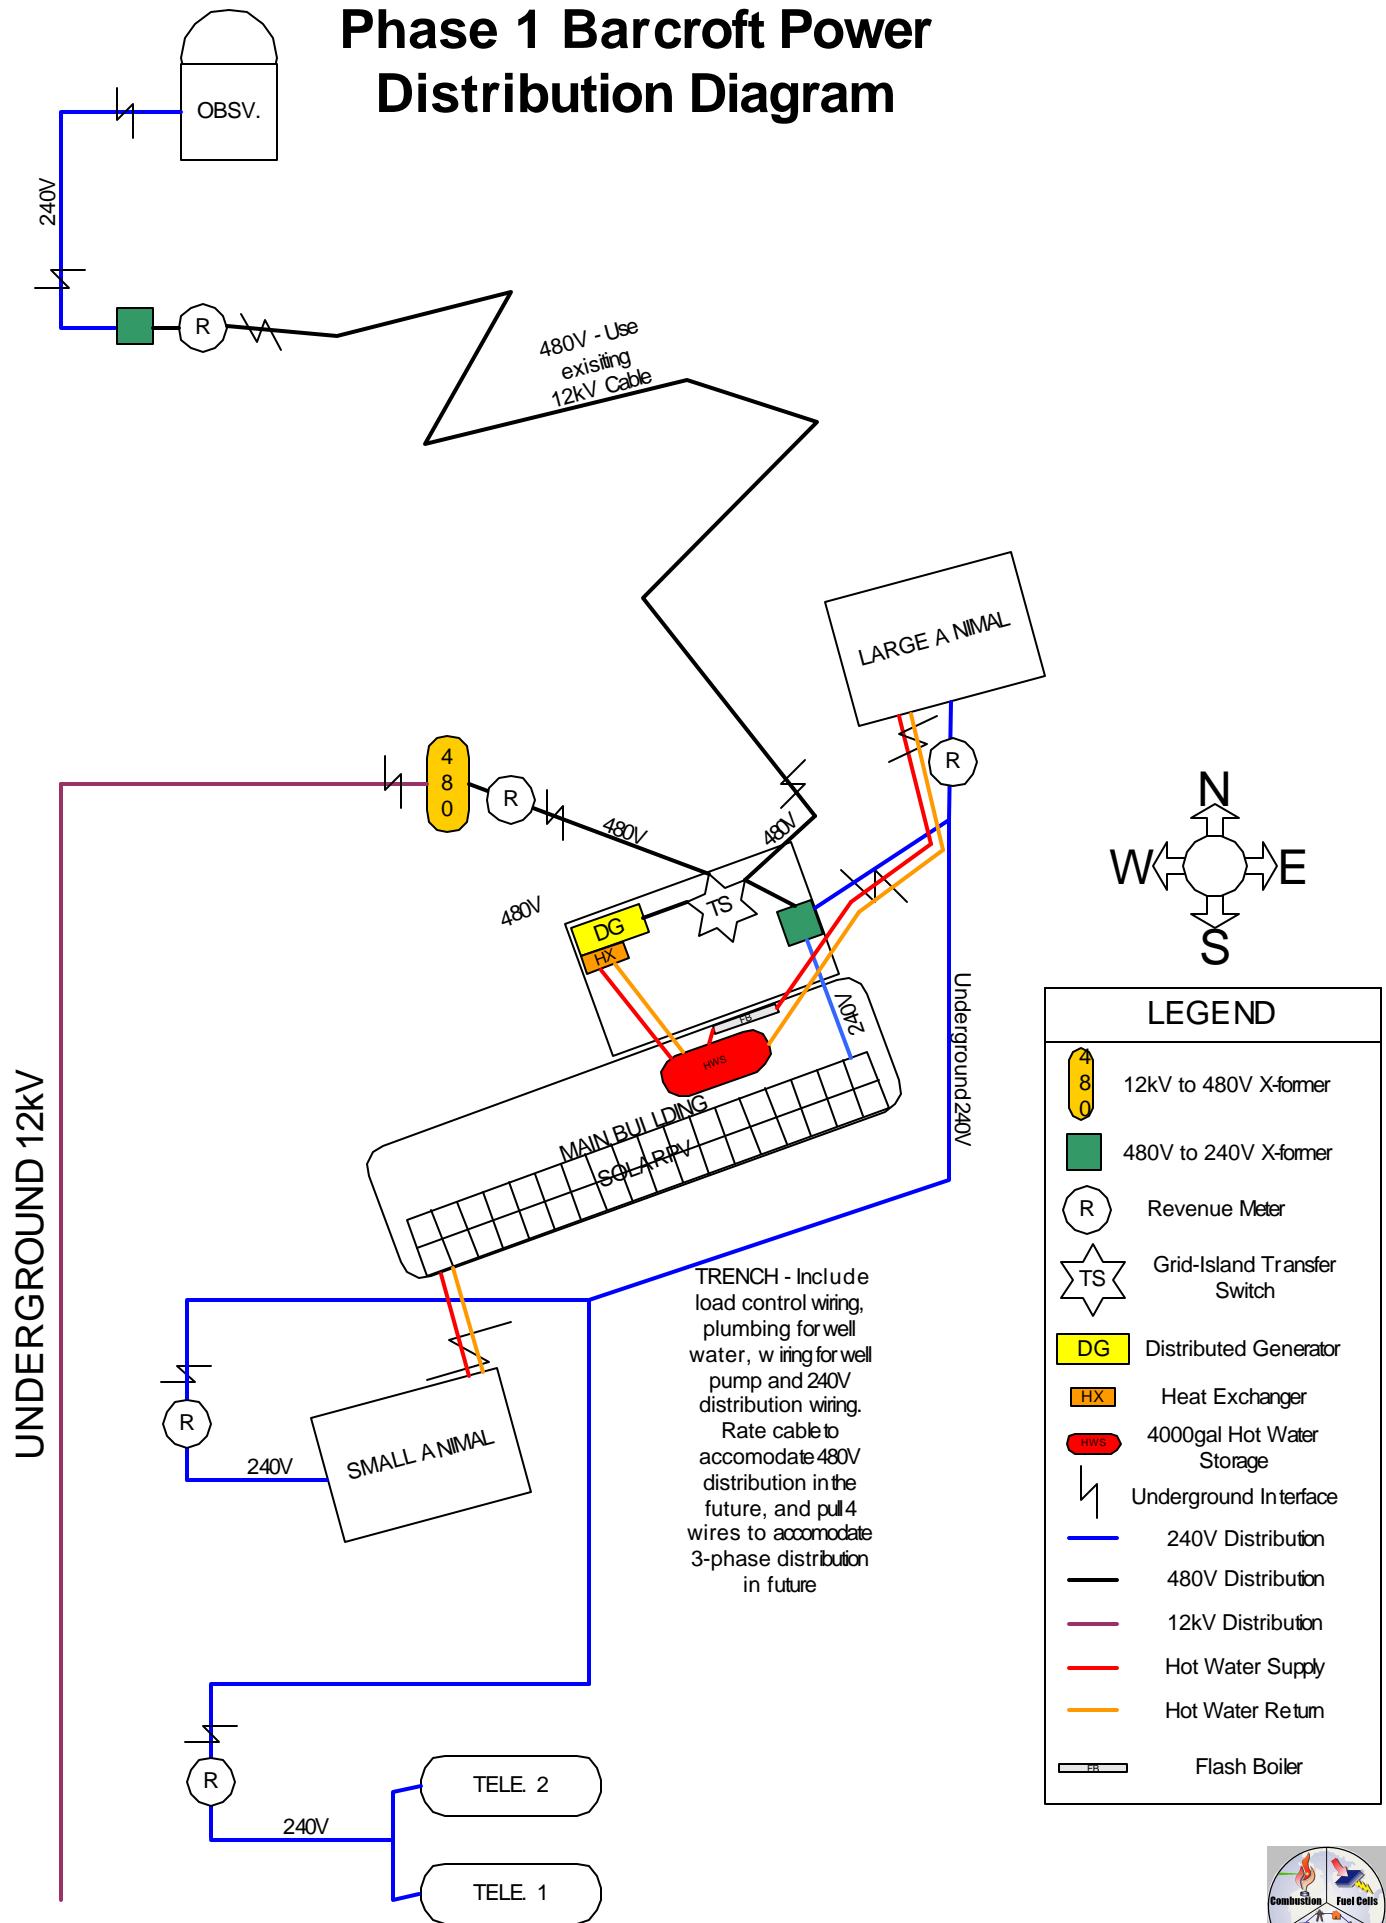

Phase 1 Barcroft Power Distribution Diagram

12kV MAIN FEED